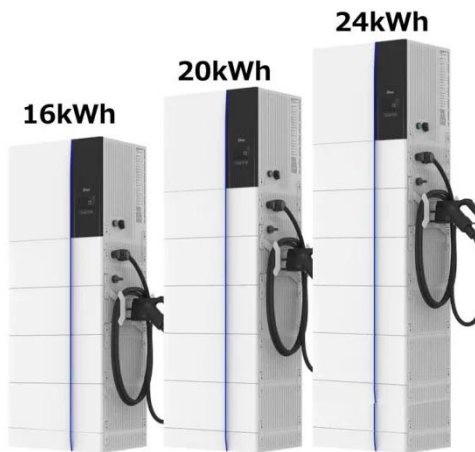

12V 10AH Battery for Powerland 10000 WATT Portable Generator

Delivering power when you need it, the Mighty Max ML10-12 12 Volt 10 AH uses a state of the art, heavy-duty, calcium-alloy grid that provides exceptional performance and service life in both float ...

Amazon : Generator Battery 12v 10ah

Casil 12v 10ah LiFePO4 Battery, Premium 12v 10ah Lithium Battery, 12 Volt Lithium Ion Deep Cycle Battery, Suitable for Solar/Wind Power, ITO, Lighting, Power Wheels, Fish Finder