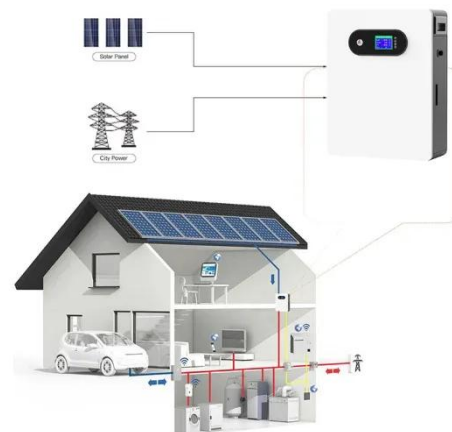

SolaRISE (12W) , Wipro Lighting

Illuminate your outdoors with eco-friendly brilliance! Our outdoor solar lighting system harnesses sunlight to light up your spaces. Go green now!