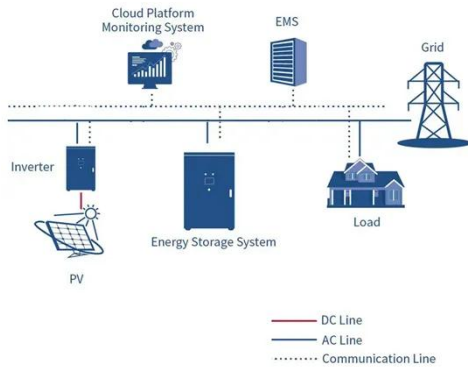

PEES Power Systems

120kW Communication Cabinet Used for Emergency Rescue in Canada

HEAT DISSIPATION

Cold aisle containment,
making optimal refrigeration effect;

120kW Communication Cabinet Used for Emergency Rescue in Canada

Two-way emergency communication systems for rescue assistance are critical in building safety design. They provide individuals who require help to evacuate during an emergency with a reliable means of ...