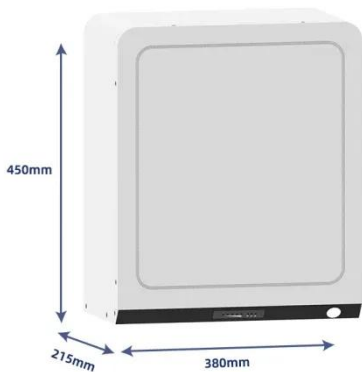

POWALL 1200W Pure Sine Wave Inverter for 12V System -Newpowa

It can convert vehicle power to useable home AC and USB current, allowing you to charge larger electronic appliances. The improved sine wave power inverter is perfect for providing reliable AC ...

BESTEK 1200W Power Inverter, DC 12V to 110V, 4.2A USB Car

...

It is a AC 110V, 60Hz Modified Wave