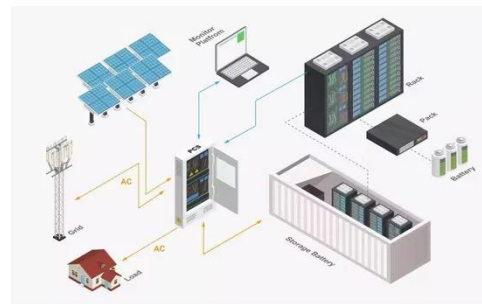

1200W Pure Sine Wave, Ampeak 1200W Power Inverter, Ampeak

Experience uninterrupted power with the Ampeak 1200W Power Inverter, providing a pure sine wave output. Safely run your sensitive devices and appliances with this reliable 1200W inverter.