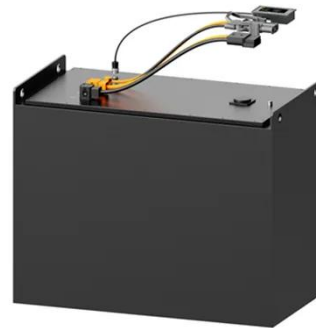

PowerMax 100Ah 12V LiFePO4 Battery & 1280Wh Portable Power Station

Dr. Prepare PowerMax is a combination of ...

Portable power stations

Powers your fridge with no issues. Note: the 500watts machine Can handle your basic home appliances such as lighting, TV, WiFi, Dstv, computer. Charges with both solar panels and ac power Zesco. We ...

Micmar Online

SKYRICH GENERATOR BATTERY
1600MAH 19,2WH LITHIUM ION 12V
RGLB-0001 YESPER POWER STATION
ARMOR PRO 500-2500A 238*103*98MM
DEYE HYBRID INVERTER SINGLE ...

LASER CUTTING SERVICES

Explore the comprehensive range of laser cutting services offered by American Industrial Co., delivering precision and quality in metal fabrication.