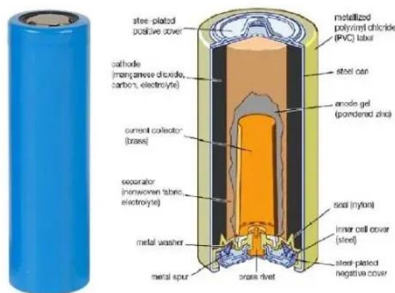

1000kW / 2150kWh Containerized Energy Storage System

The 1000kW / 2150kWh Containerized Energy Storage System is a highly scalable and adaptable energy storage solution for various off-grid and grid applications with demonstrated reliability, ...